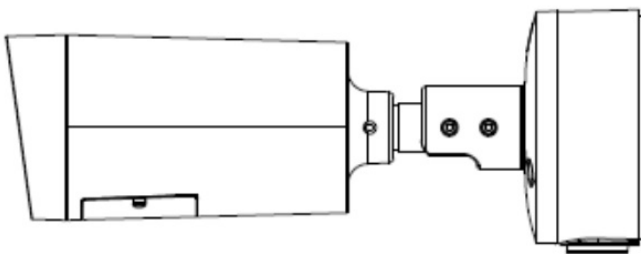

Junction box - INSX135

Material: Aluminum

Dimensions: 90mm x 32mm

Color: White

Type of Installation: Wall

Net Weight: 0.2kg

Load Bearing Capacity: 1kg

Applications

Dimensions (mm)